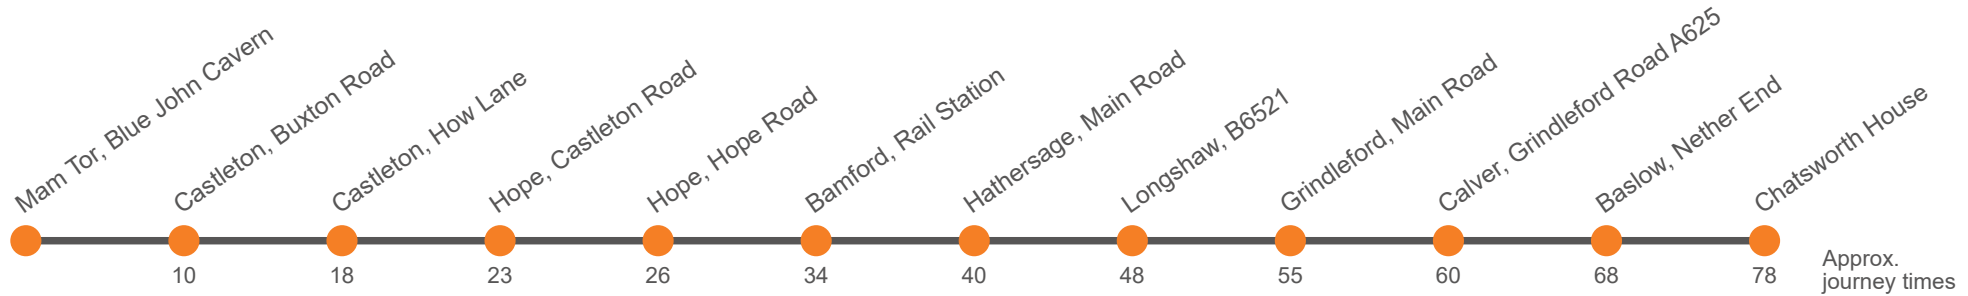

Please Note - Derbyshire Goldcard and other ENCTS cards are not valid for free travel on the Peak Sightseer but will get a discount of one-third off the adult fare. Holders of a Derbyshire Wayfarer ticket will get a discount of one-third off the adult single fare. The £2 Fare Cap does not apply on this service

See also "Peak Sightseer" RED route for an alternative circular journey between Chatsworth House, Bakewell and Ashford in the Water

**Runs Daily from 11/05/2024 until 06/10/2024; then Weekends Only until Saturday 26/10/2024**